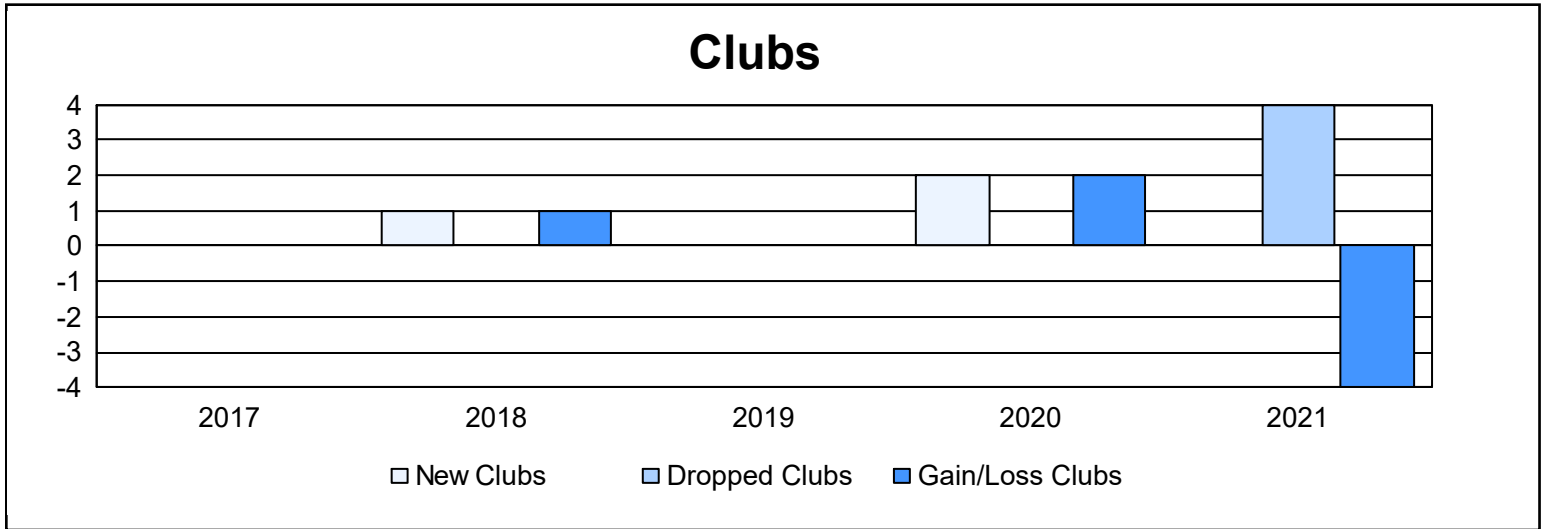

Year	New Clubs	Dropped Clubs	Gain/ Loss Clubs	New Members	Charter Members	Reinstate Members	Transfer Members	Total Member Added	Total Members Dropped	Gain/ Loss Members
2016-2017	0	0	0	208	0	6	0	214	187	27
2017-2018	1	0	1	149	25	9	7	190	266	-76
2018-2019	0	0	0	111	0	7	3	121	202	-81
2019-2020	2	0	2	61	44	6	18	129	180	-51
2020-2021	0	4	-4	94	0	3	3	100	191	-91
Average	1	1	0	125	14	6	6	151	205	-54

Membership Composition June 2021 Cumulative

Gender Composition June 2021 Cumulative