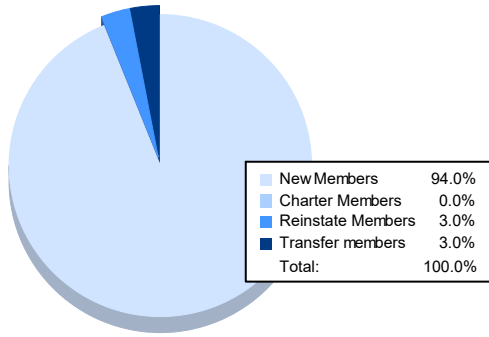

Year	New Clubs	Dropped Clubs	Gain/ Loss Clubs	New Members	Charter Members	Reinstate Members	Transfer Members	Total Member Added	Total Members Dropped	Gain/ Loss Members
2016-2017	0	0	0	208	0	6	0	214	187	27
2017-2018	1	0	1	149	25	9	7	190	266	-76
2018-2019	0	0	0	111	0	7	3	121	202	-81
2019-2020	2	0	2	61	44	6	18	129	180	-51
2020-2021	0	4	-4	94	0	3	3	100	191	-91
Average	1	1	0	125	14	6	6	151	205	-54

Membership Composition June 2021 Cumulative

Gender Composition June 2021 Cumulative