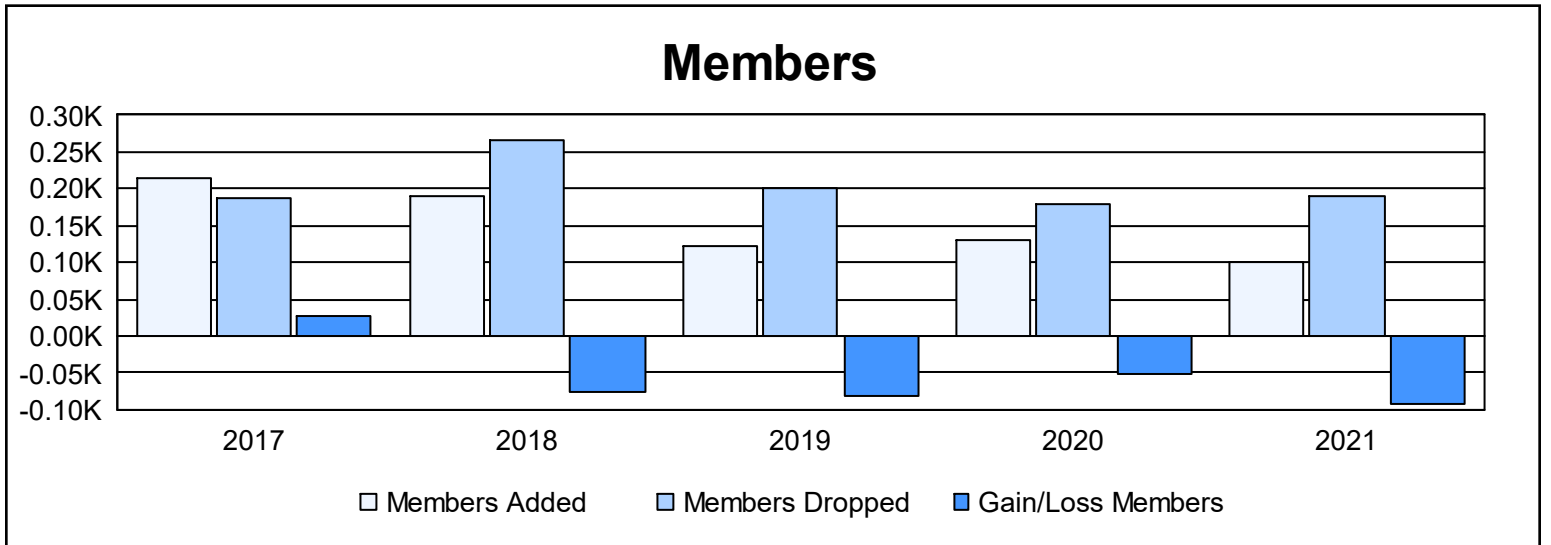

Year	New Clubs	Dropped Clubs	Gain/ Loss Clubs	New Members	Charter Members	Reinstate Members	Transfer Members	Total Member Added	Total Members Dropped	Gain/ Loss Members
2016-2017	0	0	0	208	0	6	0	214	187	27
2017-2018	1	0	1	149	25	9	7	190	266	-76
2018-2019	0	0	0	111	0	7	3	121	202	-81
2019-2020	2	0	2	61	44	6	18	129	180	-51
2020-2021	0	4	-4	94	0	3	3	100	191	-91
Average	1	1	0	125	14	6	6	151	205	-54

Membership Composition June 2021 Cumulative

Gender Composition June 2021 Cumulative